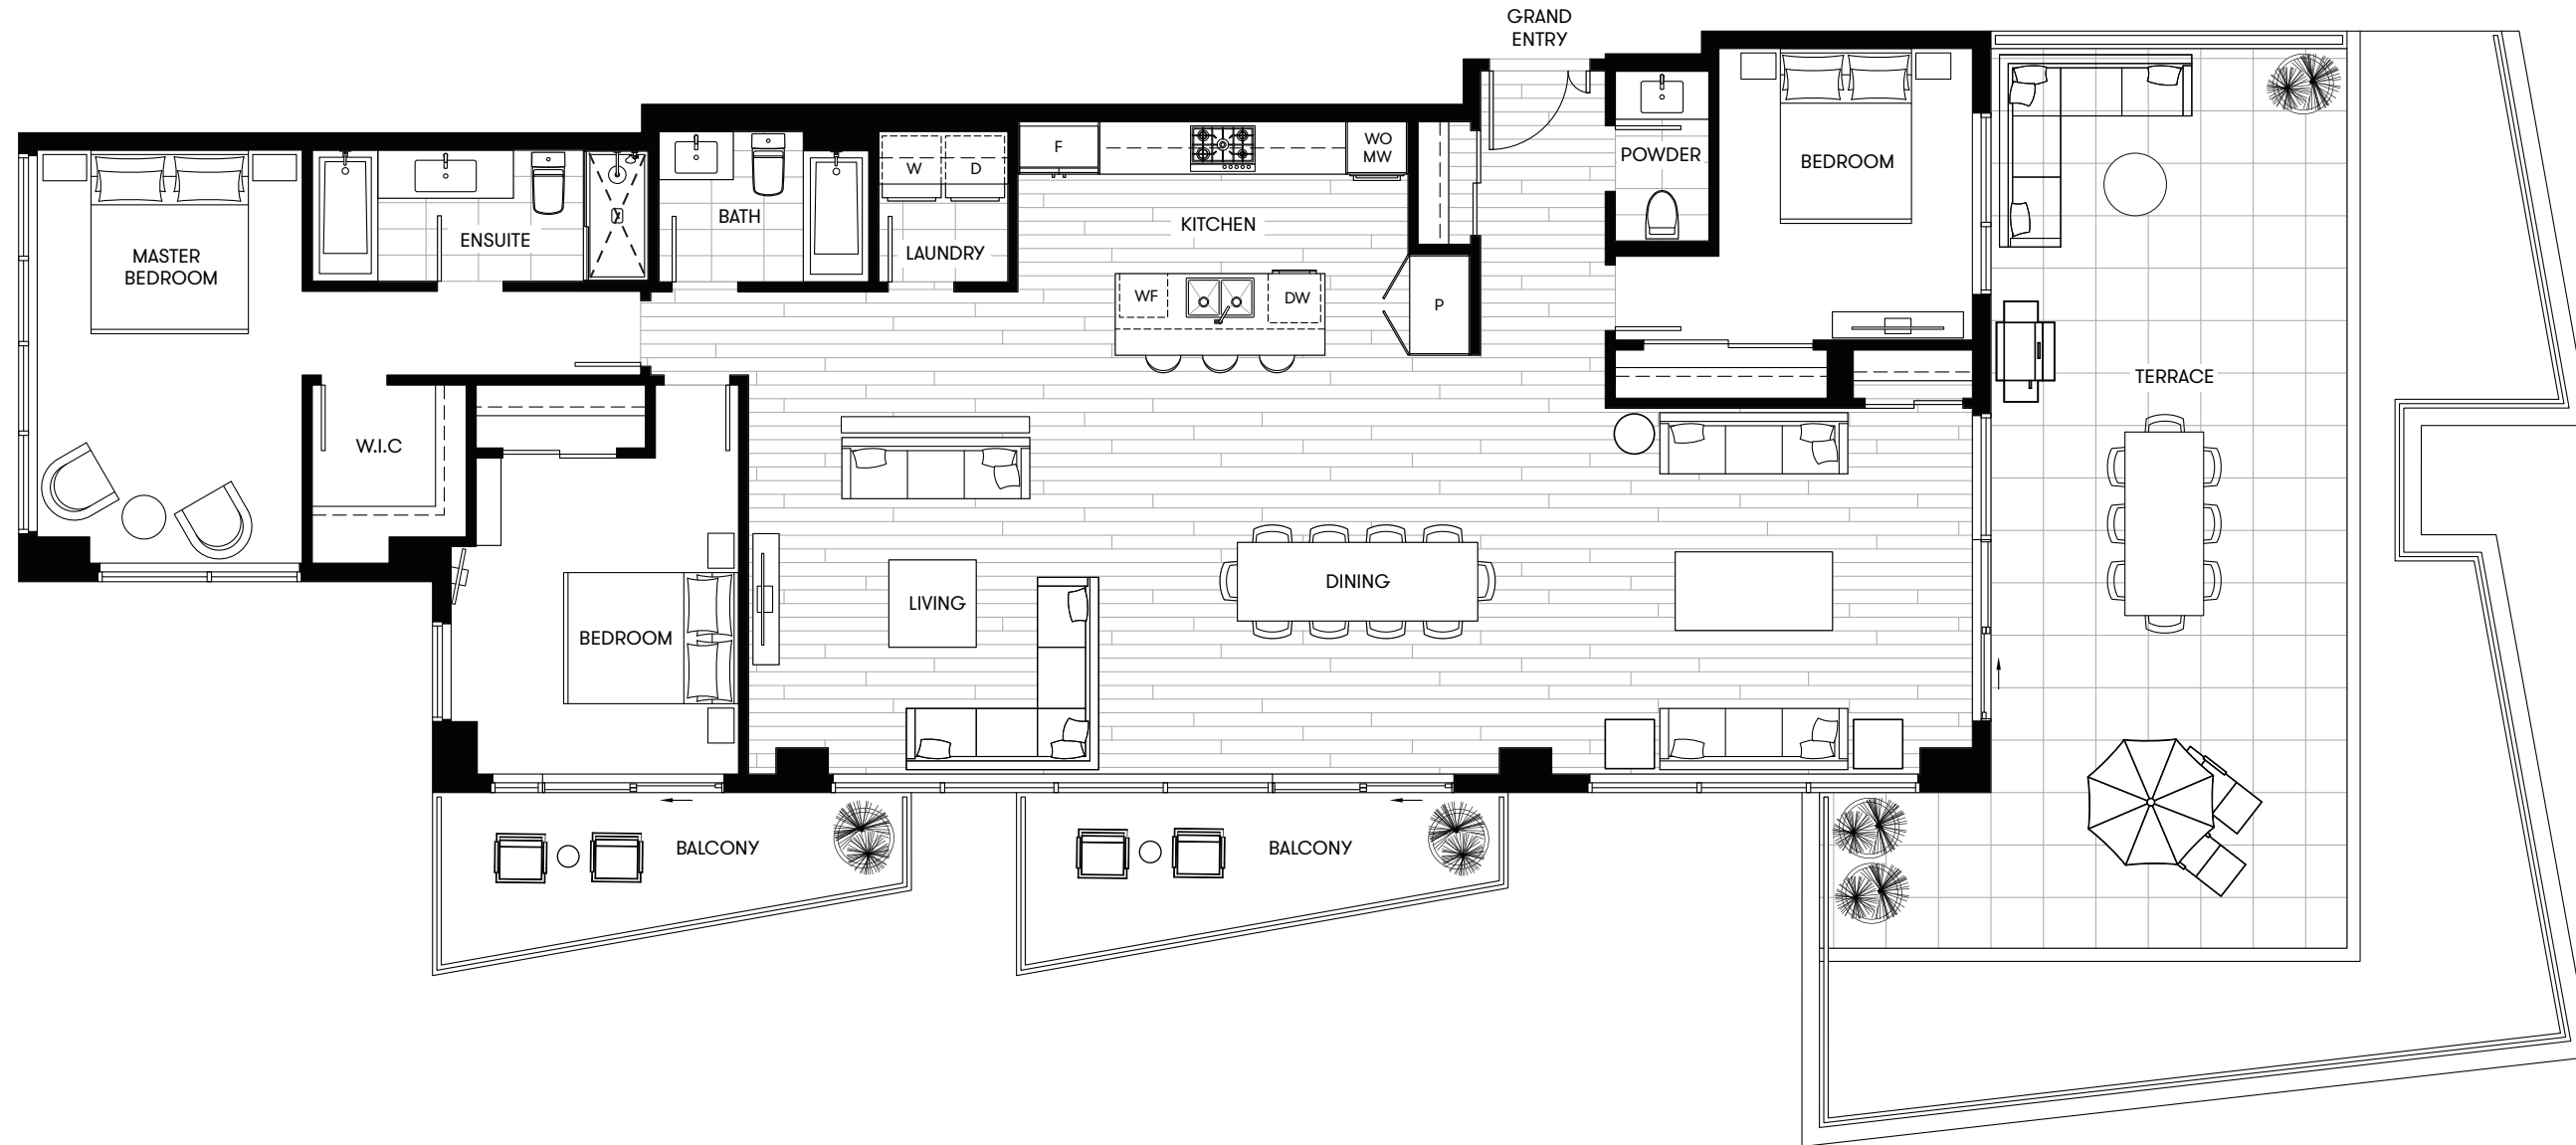

SOUTH, WEST & EAST PENTHOUSE

Total 2,565 SF
Living 1,835 SF
Terrace 730 SF

LEVEL 40

Dawson St