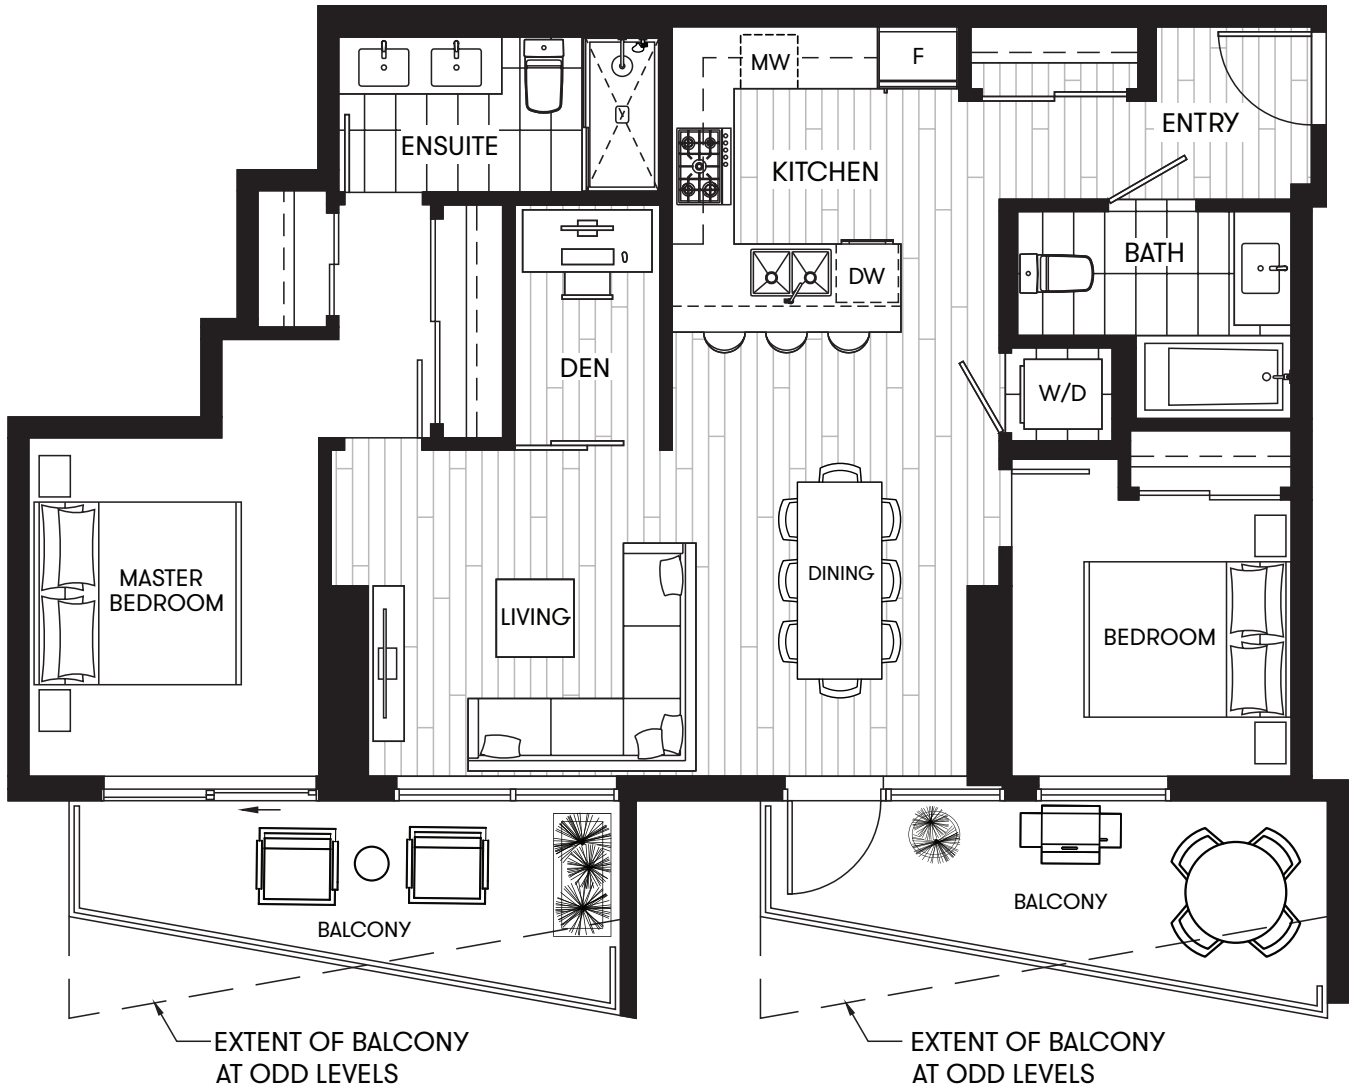

2 Bedroom + Den South Estate

Total	1,130 SF
Living	940 SF
Balcony	190 SF

^
N

LEVEL 30-38
Dawson St