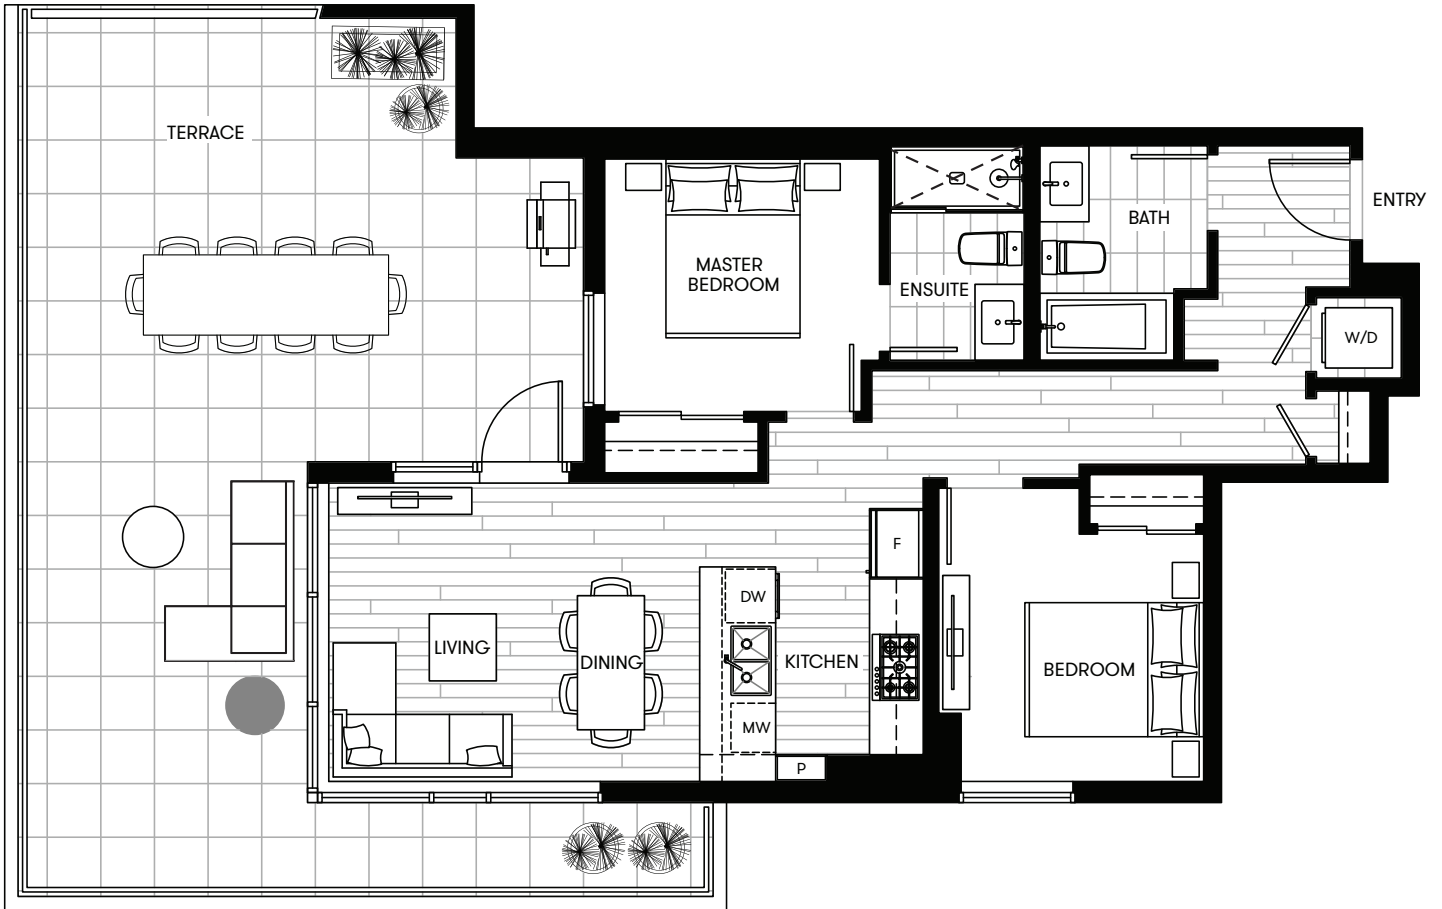

Total	1,385 SF
Living	795 SF
Terrace	590 SF

LEVEL 5

Dawson St