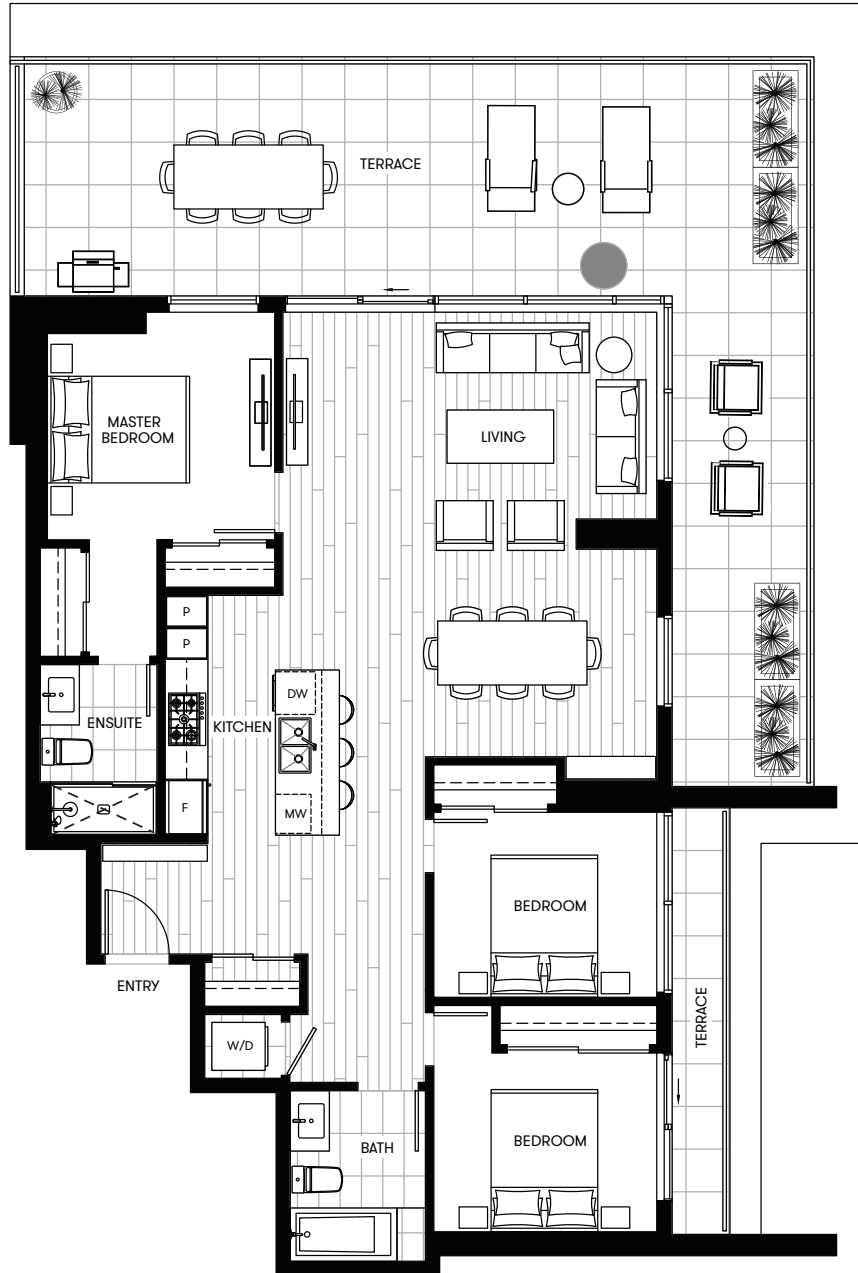

3 Bedroom Formal Dining

Total 1,760 SF
Living 1,190 SF
Terrace 570 SF

LEVEL 4

Dawson St