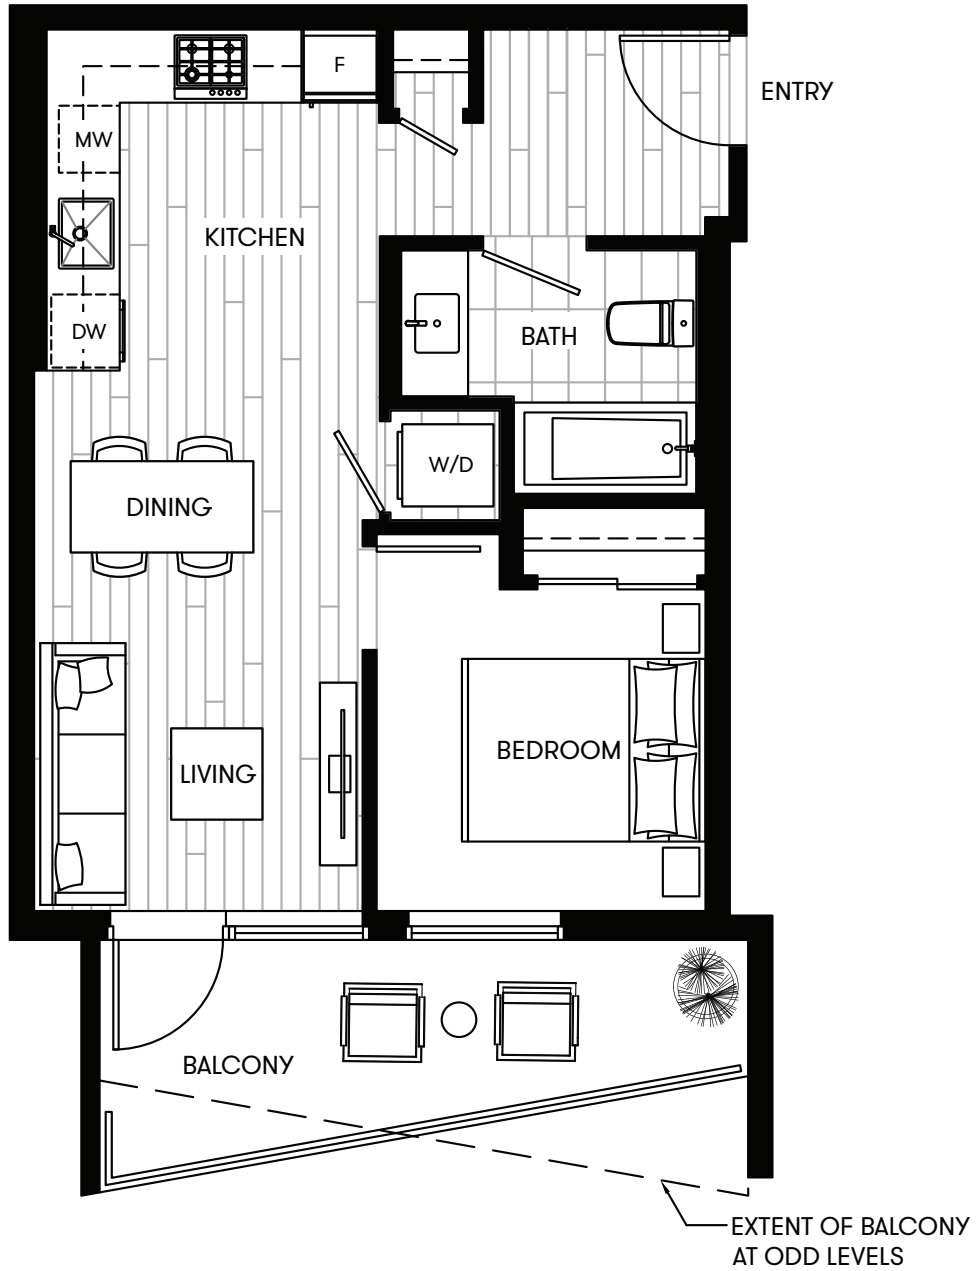

## 1 Bedroom Featuring South Facing Akimbo Balcony

<b>Total</b>	<b>580 SF</b>
Living	485 SF
Balcony	95 SF

LEVEL 5

LEVEL 6-29

LEVEL 30-38

Dawson St