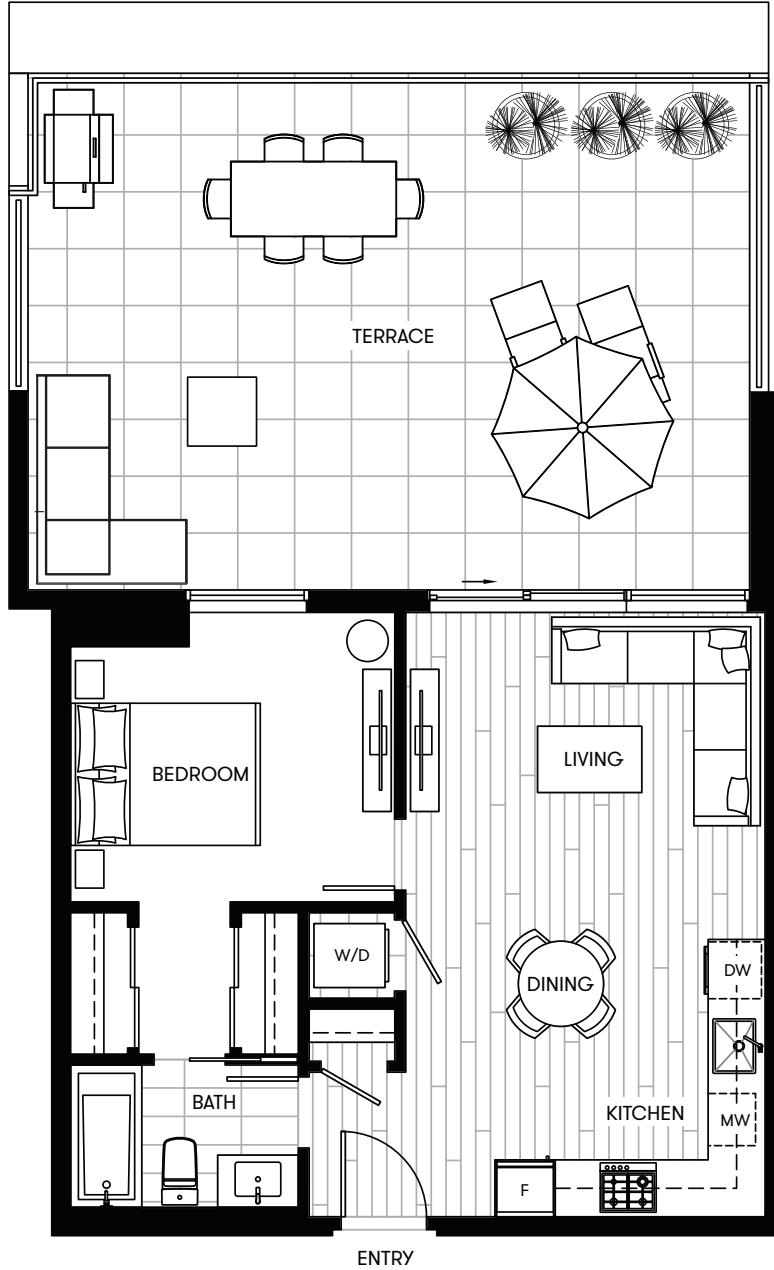

1 Bedroom Dream Terrace

Total 1,045 SF
Living 560 SF
Terrace 485 SF

LEVEL 4
 Dawson St