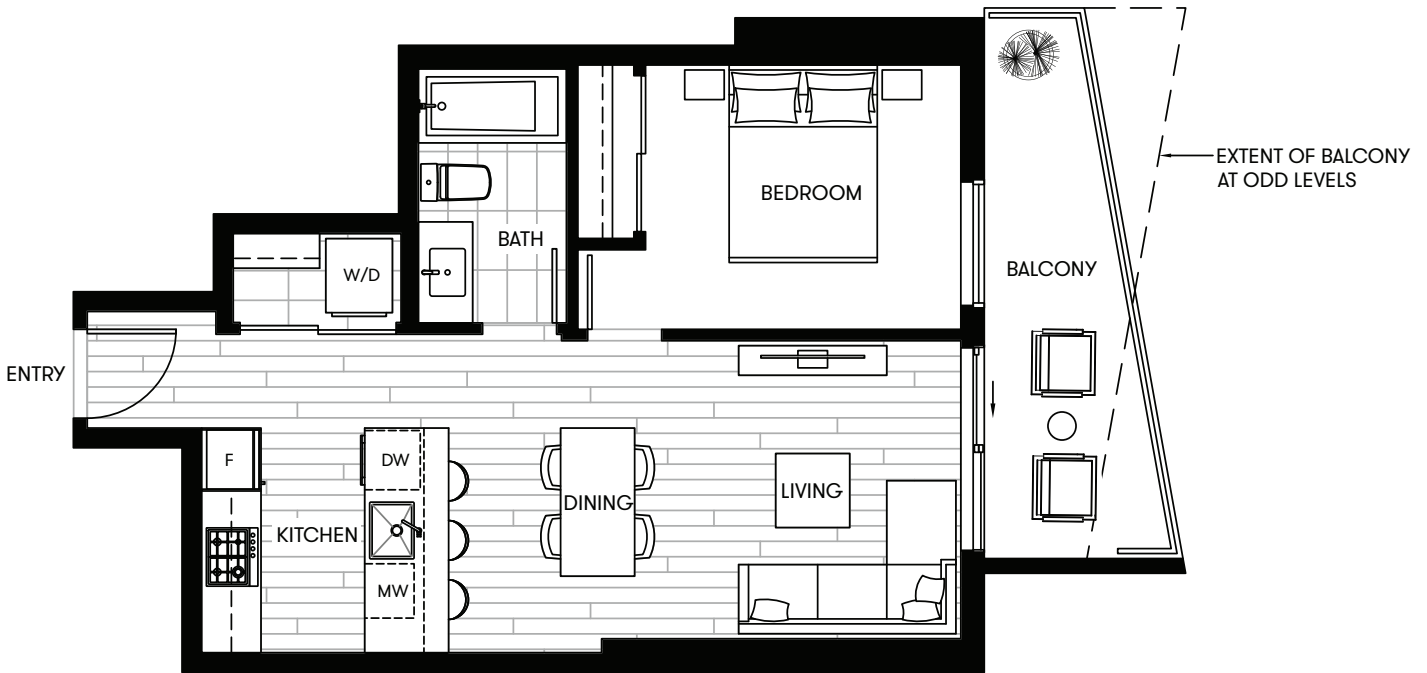

## 1 Bedroom Featuring Chef's Kitchen

<b>Total</b>	<b>630 SF</b>
Living	535 SF
Balcony	95 SF

LEVEL 5

LEVEL 6-29

LEVEL 30-38

Dawson St