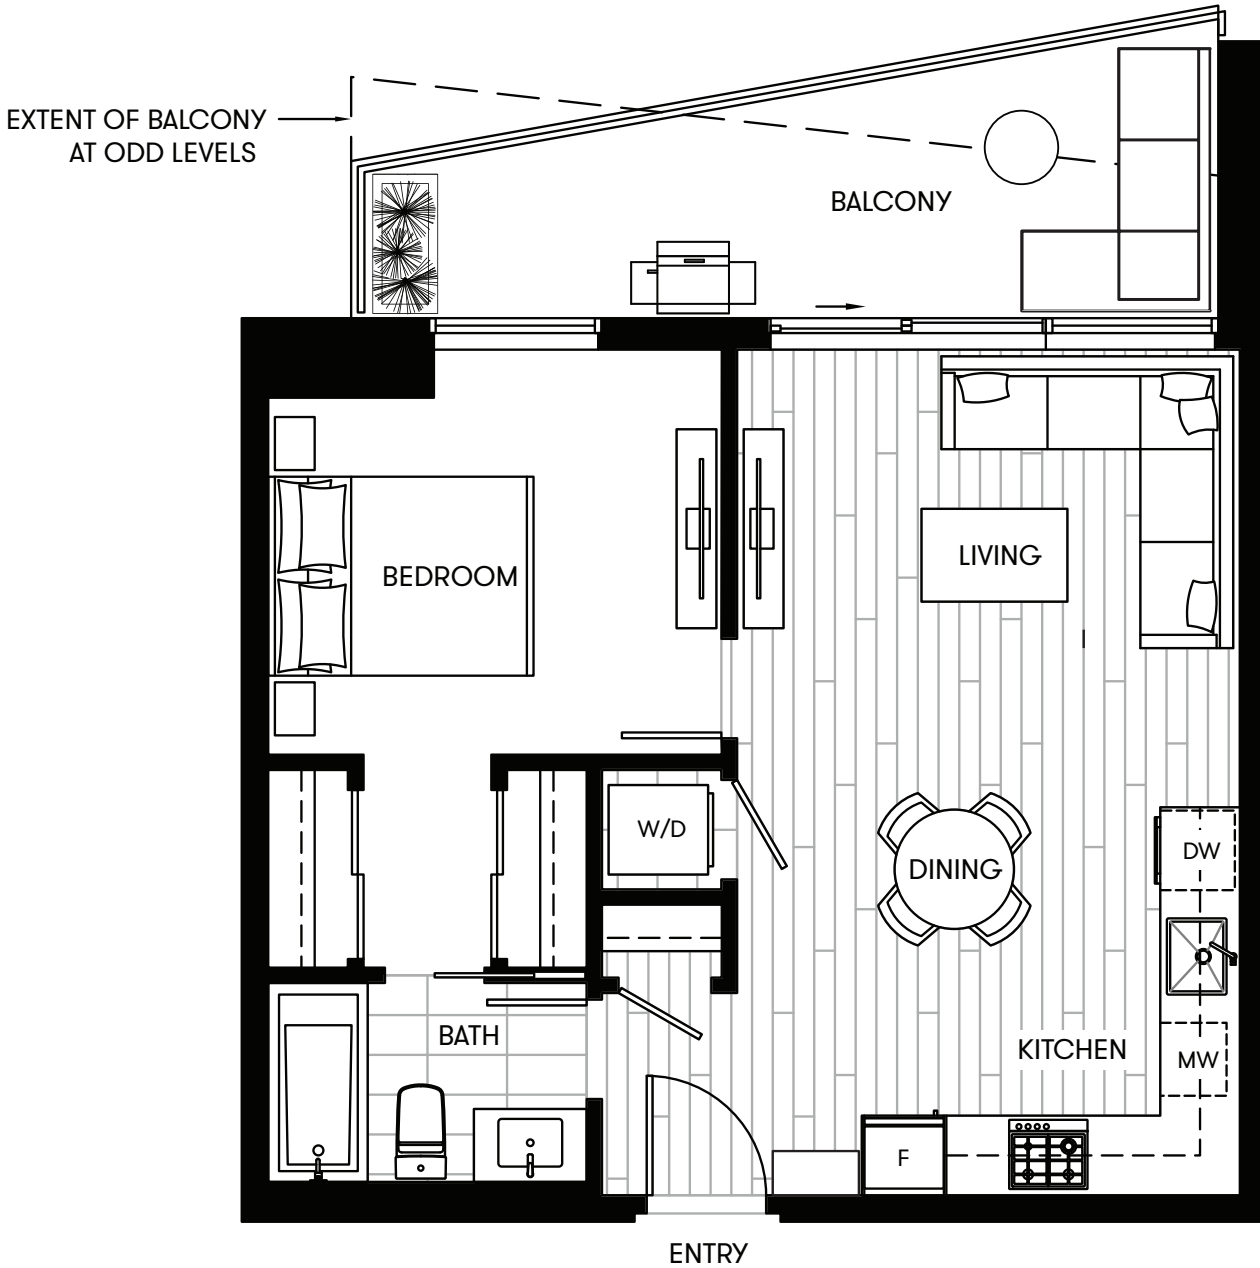

## 1 Bedroom Featuring Walk-through Closet

**Total** 670-690 SF  
**Living** 560 SF  
**Balcony** 110-130 SF

LEVEL 5

LEVEL 6-29

LEVEL 30-38

Dawson St