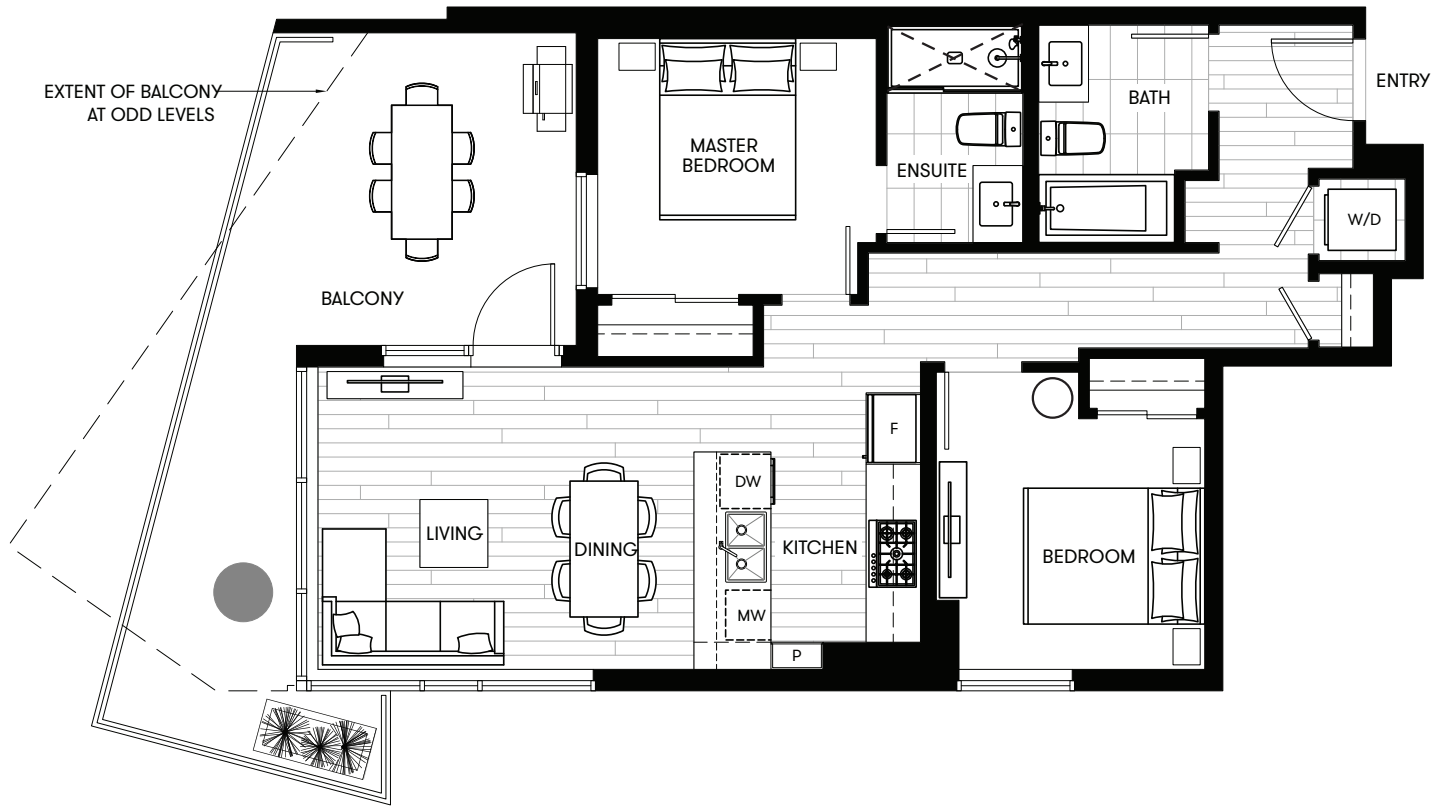

2 Bedroom Corner Home Featuring Akimbo Entertainment Balcony

Total	1,035 SF
Living	795 SF
Balcony	240 SF

LEVEL 6-29

Dawson St