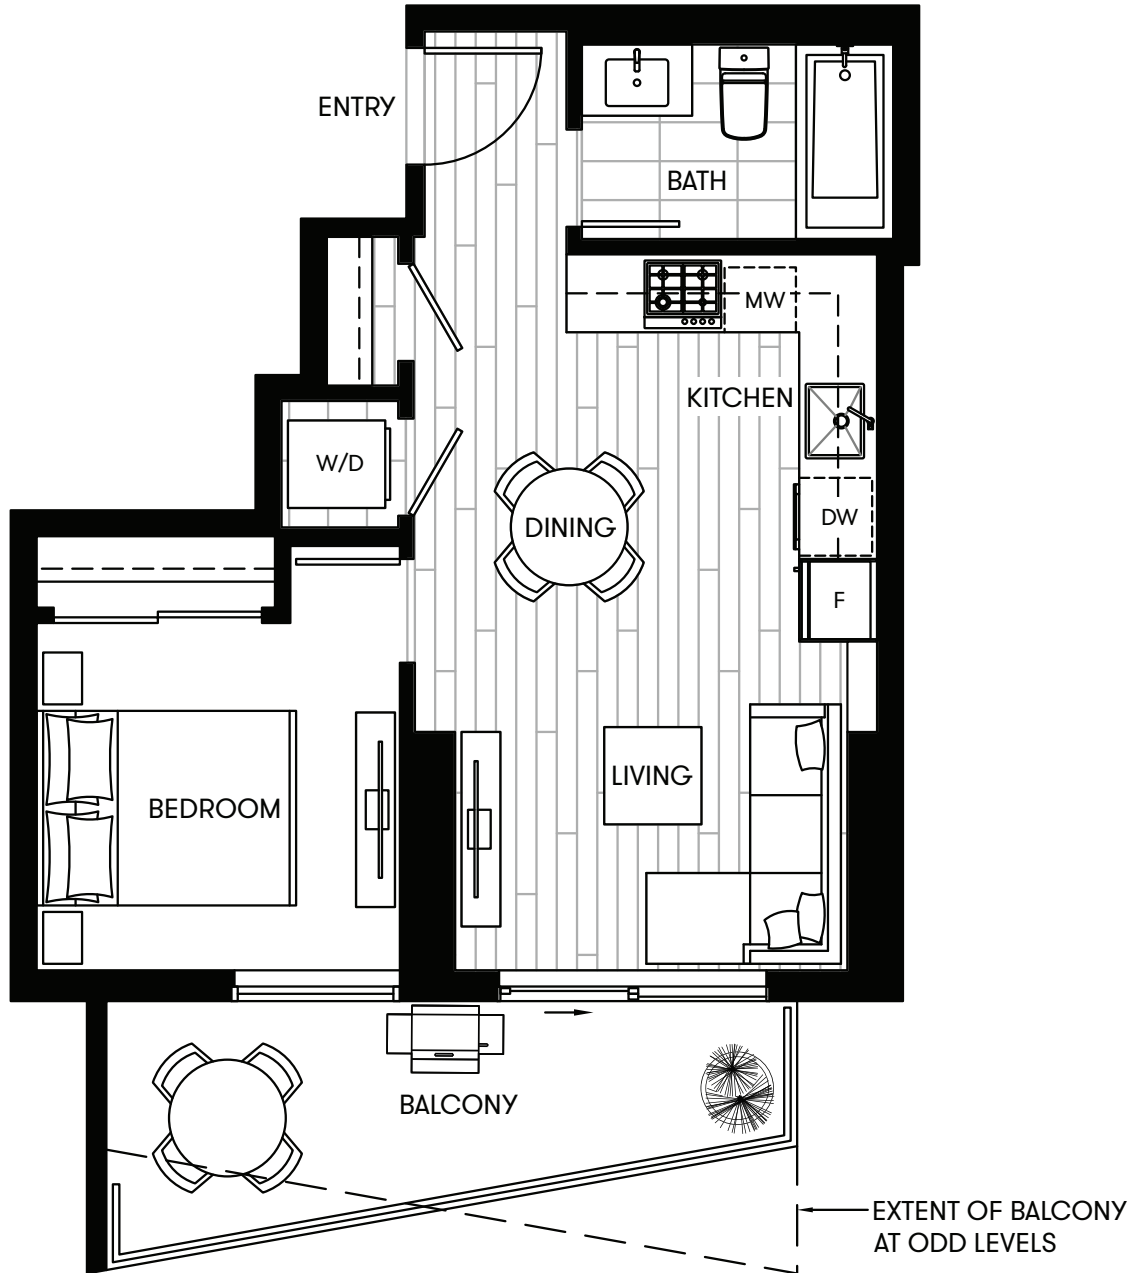

1 Bedroom Featuring South Facing Akimbo Balcony

Total	550 SF
Living	455 SF
Balcony	95 SF

LEVEL 5

LEVEL 6-29

LEVEL 30-38

Dawson St