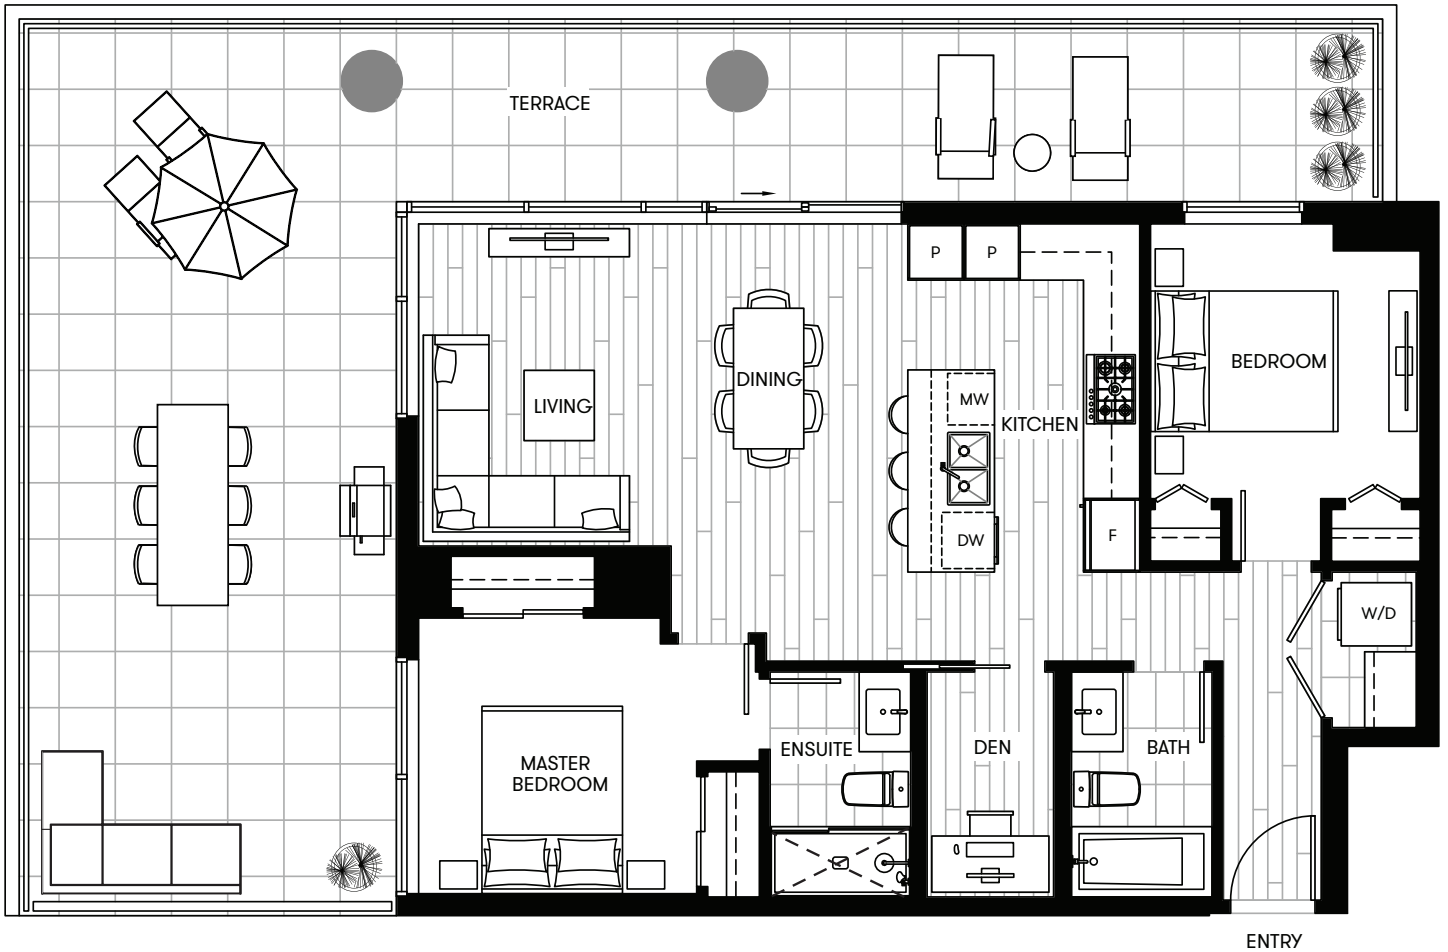

2 Bedroom + Den Featuring Wraparound Akimbo Entertainment Terrace

<b>Total</b>	<b>1,605 SF</b>
Living	905 SF
Terrace	700 SF

ENTRY

^  
N

LEVEL 5

Dawson St