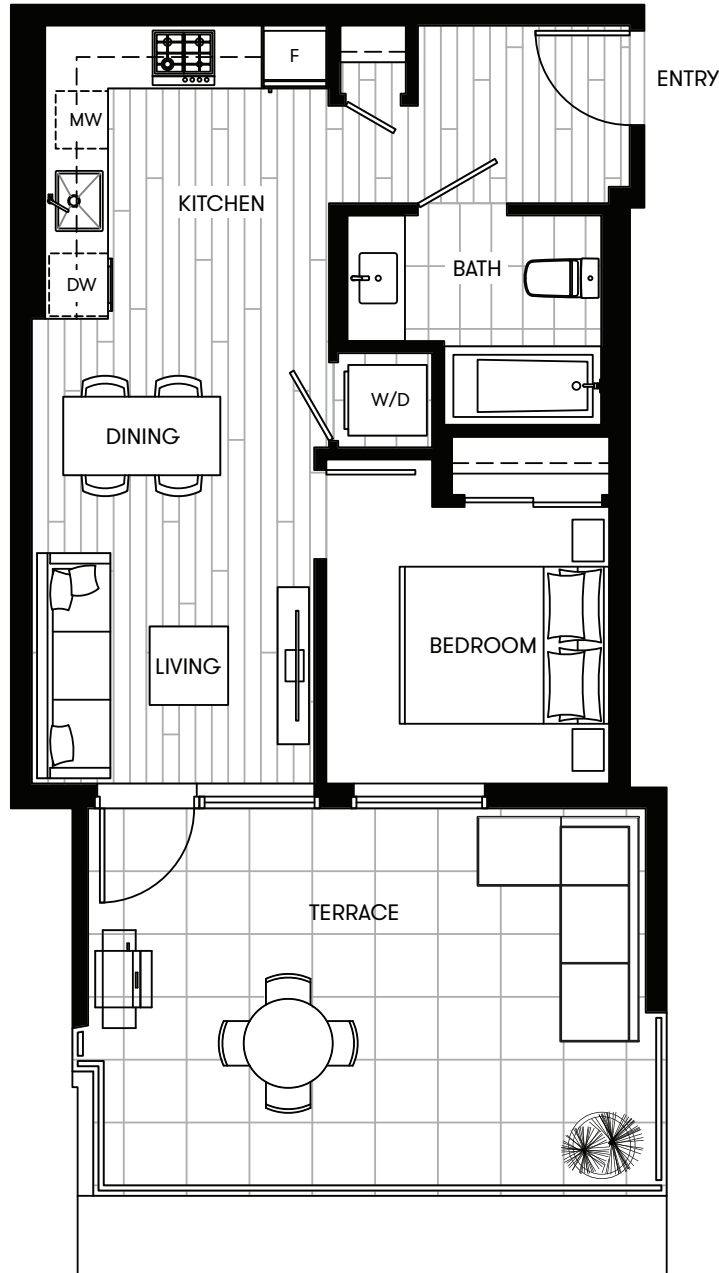

1 Bedroom Sun Terrace

Total	705 SF
Living	490 SF
Terrace	215 SF

LEVEL 4

Dawson St