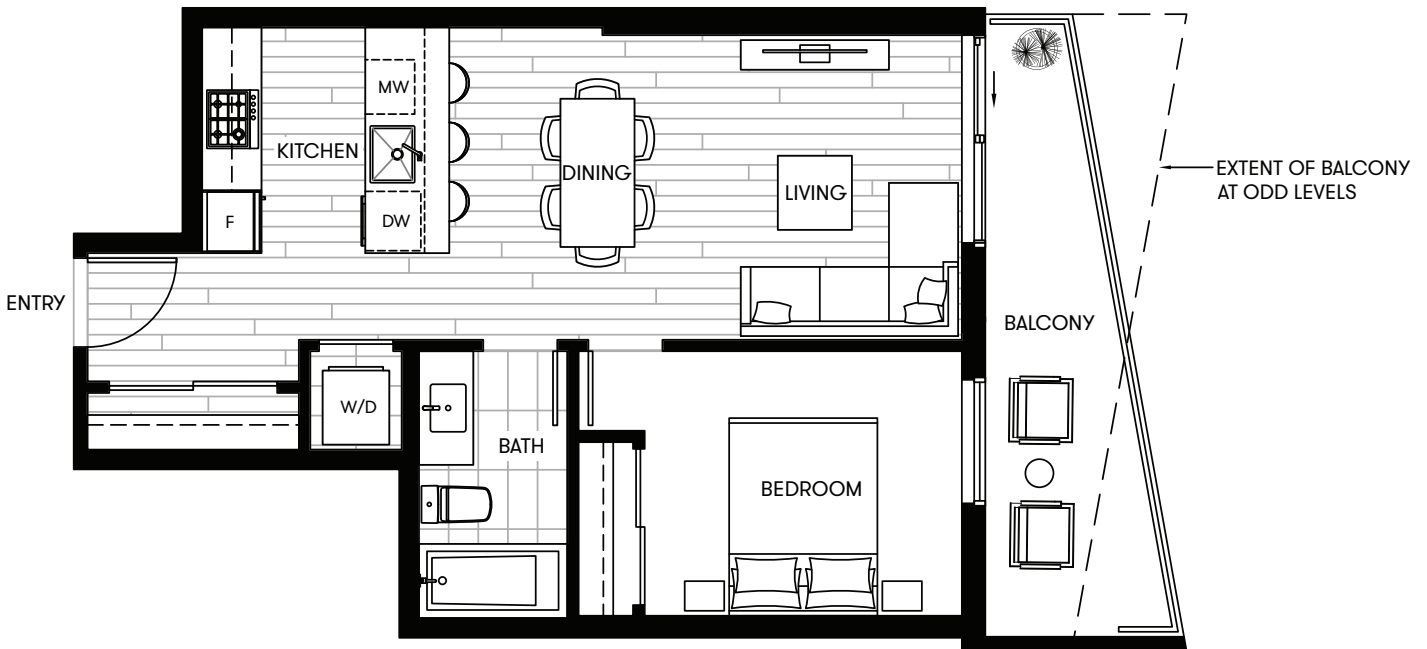

1 Bedroom Featuring Chef's Kitchen

Total	630 SF
Living	535 SF
Balcony	95 SF

LEVEL 5

LEVEL 6-29

LEVEL 30-38

Dawson St