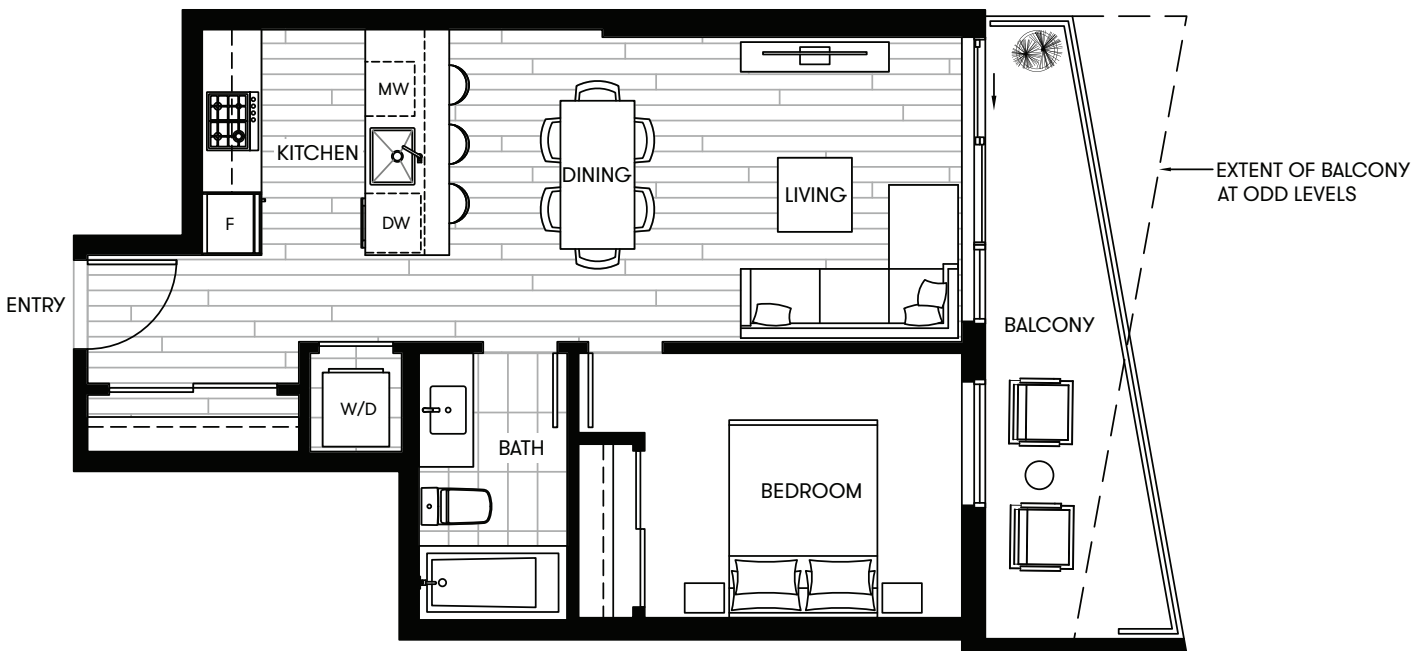

## 1 Bedroom Featuring Chef's Kitchen

<b>Total</b>	<b>630 SF</b>
Living	535 SF
Balcony	95 SF

LEVEL 5

LEVEL 6-29

LEVEL 30-38

Dawson St